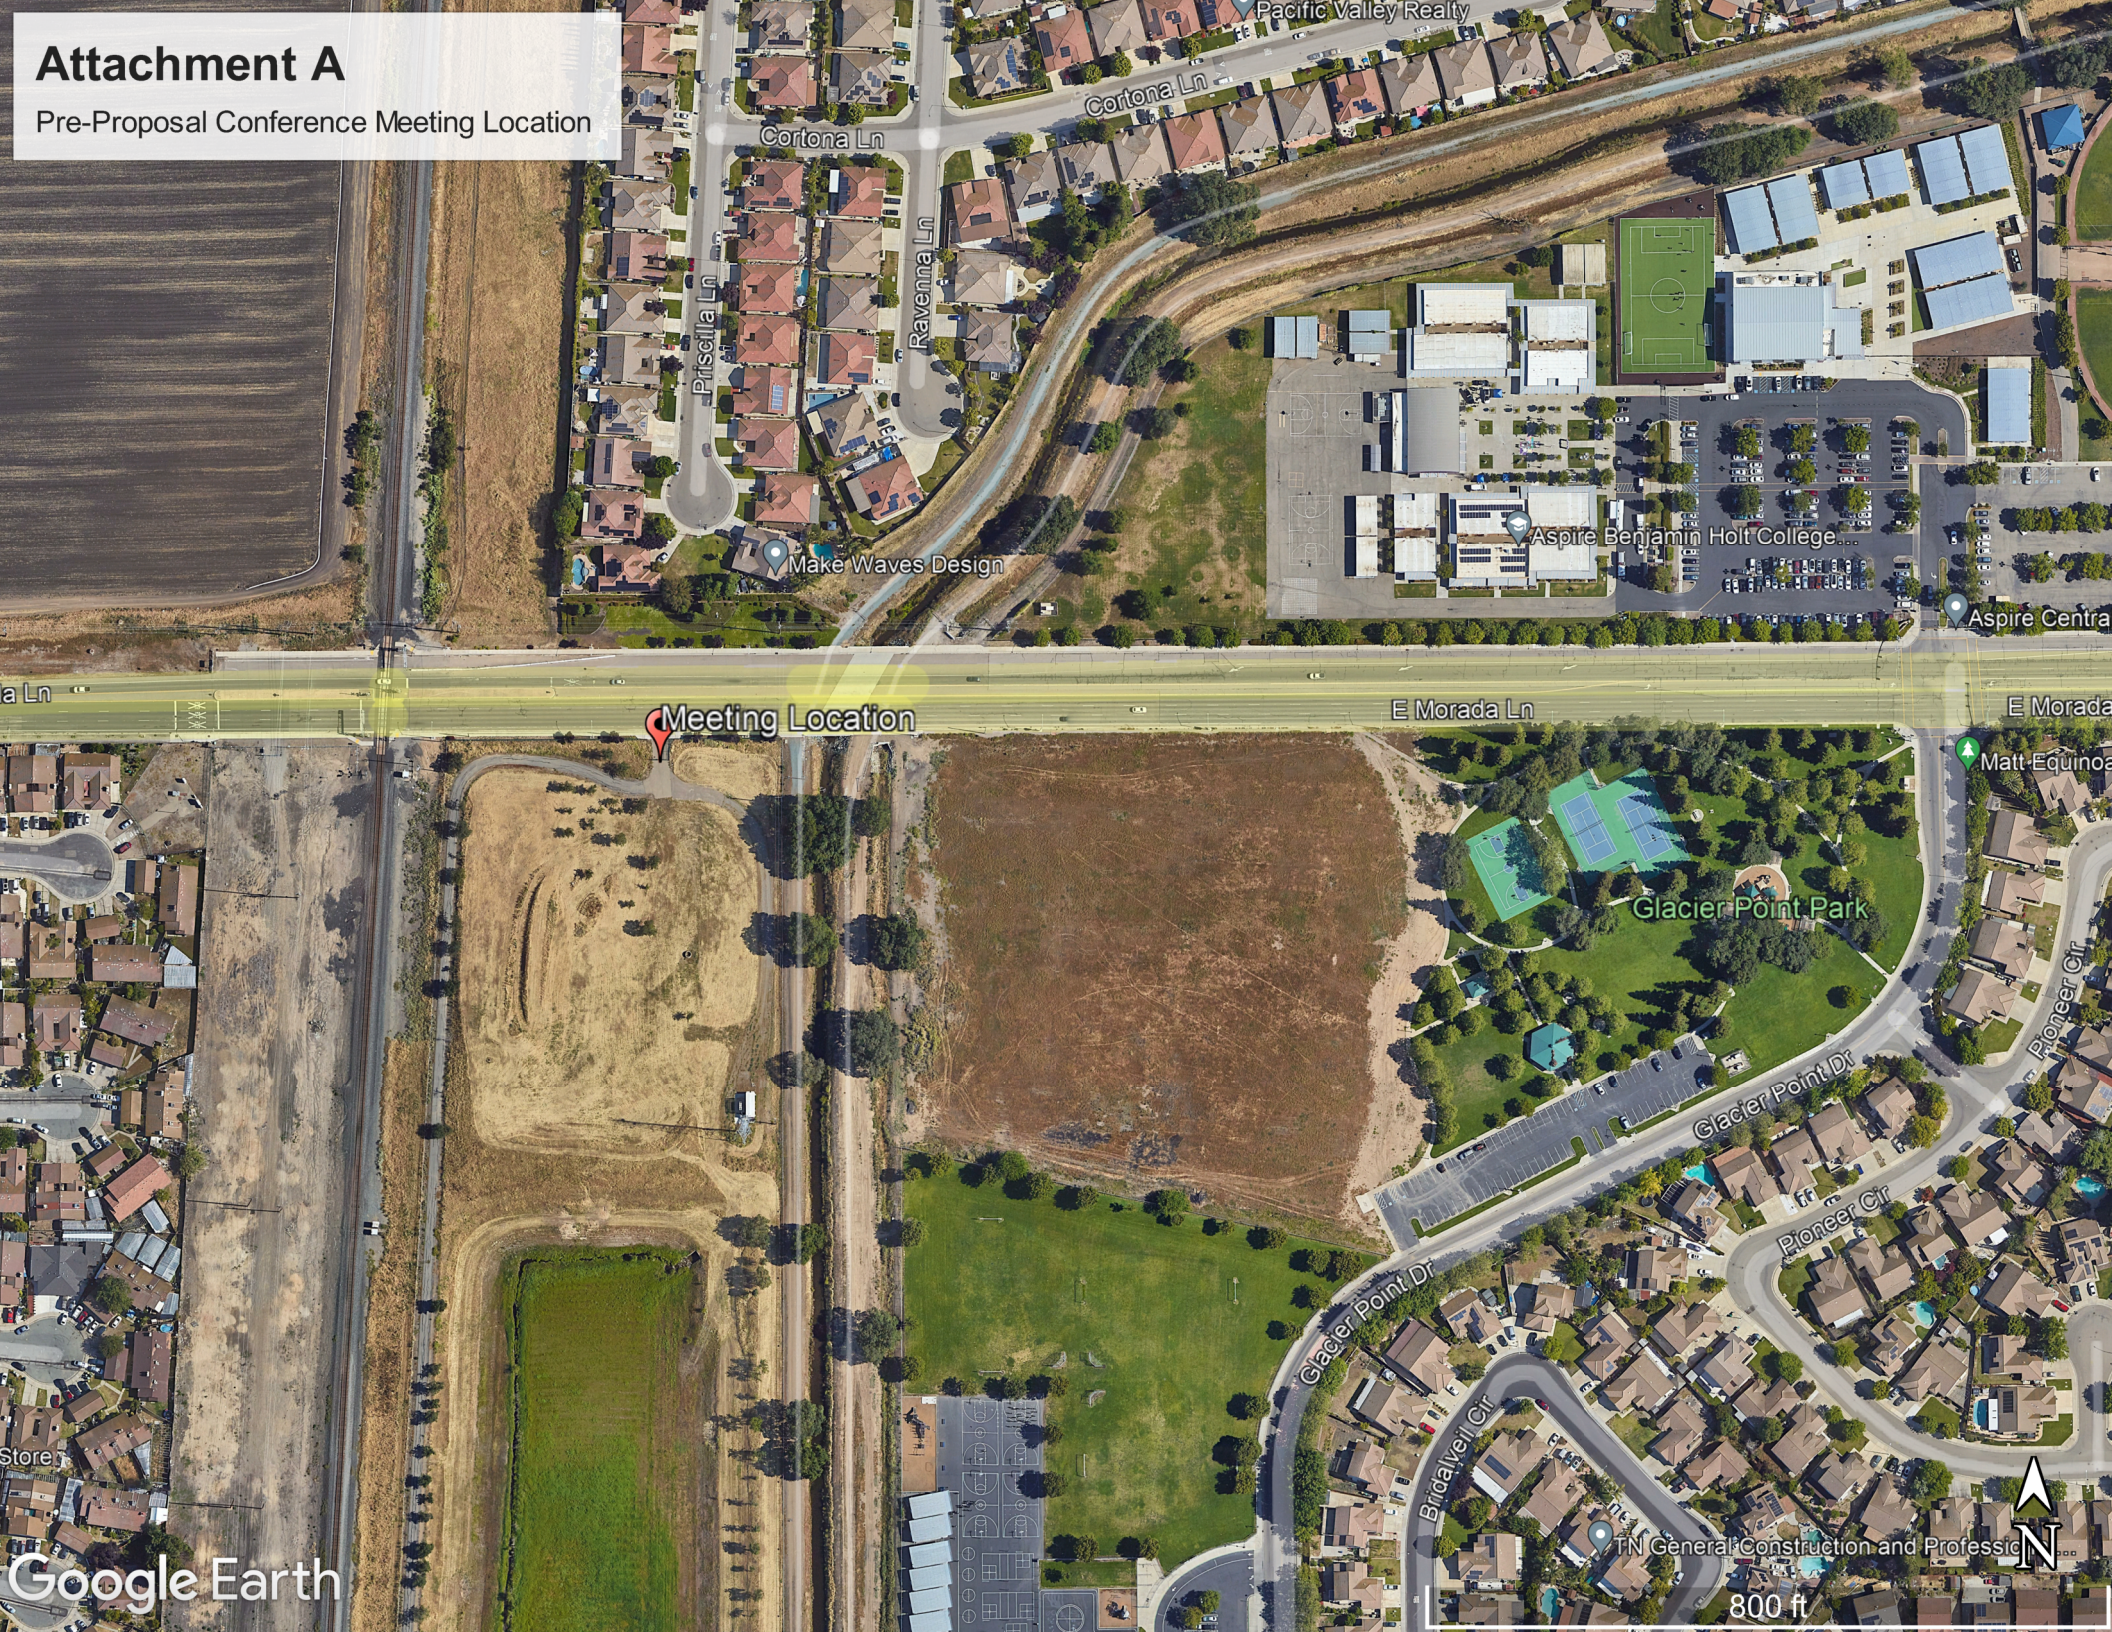

# Attachment A

Pre-Proposal Conference Meeting Location

Meeting Location

Prisella Ln

Cortona Ln

Ravenna Ln

Cortona Ln

E Morada Ln

E Morada Ln

Glacier Point Park

Glacier Point Dr

Glacier Point Dr

Pioneer Cir

Pioneer Cir

Braetvell Cir

TN General Construction and Professional

800 ft

Google Earth